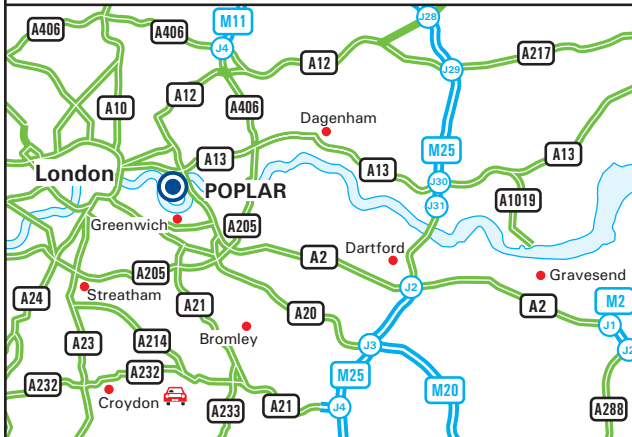

From the M25

- Leave the M25 at junction 30 and join the A13, towards Central London.
- Remain on the A13 through Canning Town and ahead at the junction with the A12 (Blackwall Tunnel).
- Turn left onto Cotton Street signposted A1206.
- Continue past the Texaco garage on the right hand side, to just after the traffic lights junction with the B123 and turn right into Poplar Business Park.
- Take the second left within the business park where you will find WG&R on the left hand side.

By Train

- The nearest railway station is Blackwall which is on the Docklands Light Railway.
- We are a 3 minute walk from the station.

By Tube

- The nearest tube stations are Canning Town which is on the Jubilee Line, and Bromley by Bow which is on the District/Hammersmith and City Line.
- We are a short taxi ride from both these stations.